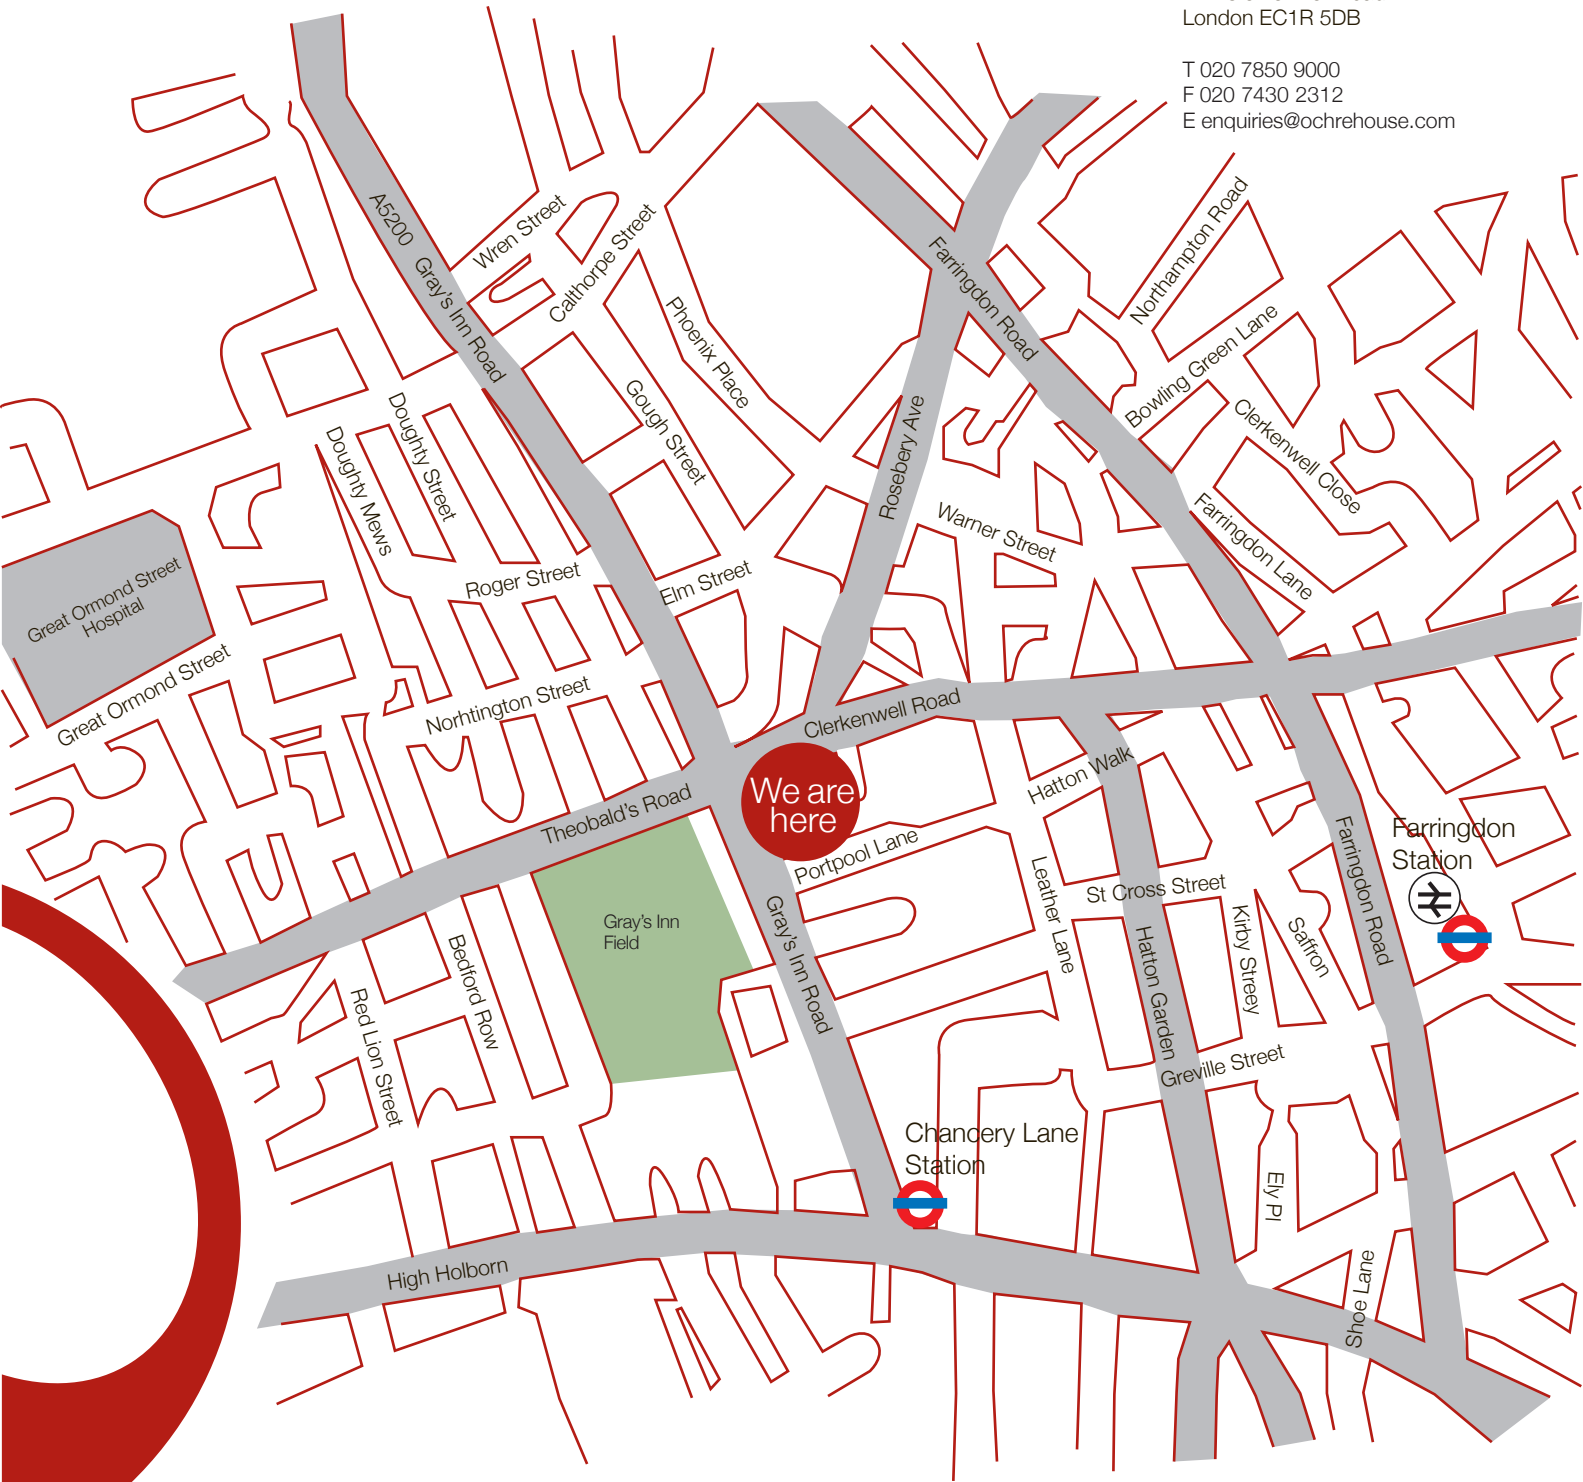

Ochre House Ltd
 Gray's Inn House
 127 Clerkenwell Road
 London EC1R 5DB

T 020 7850 9000
 F 020 7430 2312
 E enquiries@ochrehouse.com

How to find us...

UNDERGROUND

Chancery Lane – Central Line
 Holborn – Central & Piccadilly Lines
 Farringdon – Circle, District & Metropolitan Lines

RAIL

Farringdon Thameslink provides direct links to Luton and London Bridge.

BUS ROUTES

17 Archway – London Bridge	55 Leyton – Oxford Circus
19 Finsbury Park – Battersea Bridge	63 King's Cross – Honor Oak
38 Clapton - Victoria	243 Wood Green – Waterloo
45 King's Cross – Farringdon Street	341 Nothumberland Park – County Hall
46 Lancaster Gate – Clapham Park	